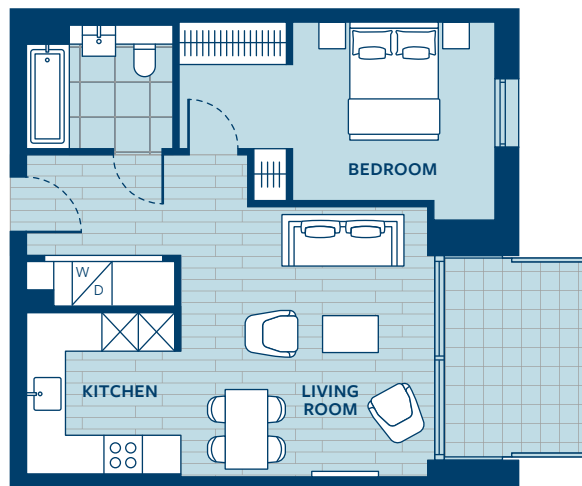

Apartment 01

Ground floor | 1 Bedroom

Dimensions	53.2 sq m/572.6 sq ft	Locator	Key	
Kitchen	2.70m x 2.55m		W/D	Washer/dryer
Living room	4.48m x 3.98m		☒	Fridge/freezer/oven within tower
Bedroom	5.13m x 2.90m			
Terrace	7.4 sq m/79.7 sq m			

All dimensions have been taken from the longest and widest parts of a room.

Floorplans are not to scale and are indicative only. Location of windows, doors, bathroom fittings, kitchen units and appliances may differ. Dimensions given are approximate and should not be used to order carpets or furniture. Balcony and terrace sizes and locations may differ from those illustrated.