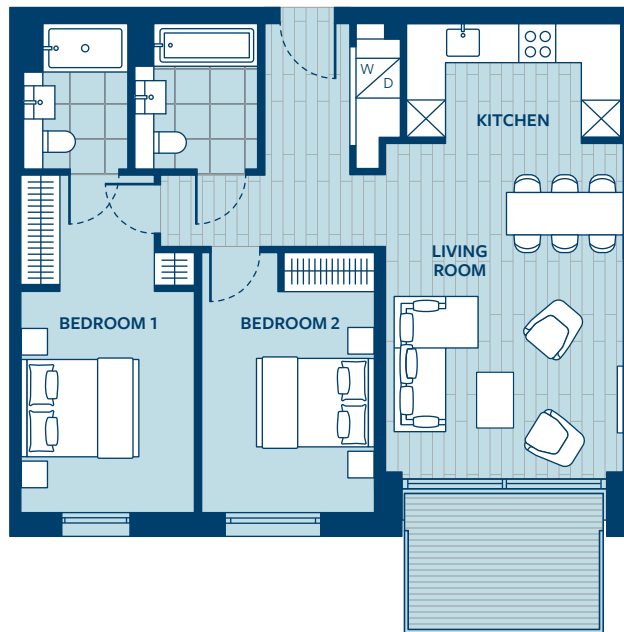

Apartment 19

Floor 2 | 2 Bedroom

Dimensions **77.8 sq m/837.4 sq ft**

Kitchen	2.00m x 3.55m
Living room	5.32m x 3.94m
Bedroom 1	5.48m x 2.84m
Bedroom 2	4.19m x 2.91m
Balcony	7.2 sq m/77.5 sq ft

Locator

Key

W/D	Washer/dryer
⊗	Fridge/freezer/oven within tower

All dimensions have been taken from the longest and widest parts of a room.

Floorplans are not to scale and are indicative only. Location of windows, doors, bathroom fittings, kitchen units and appliances may differ. Dimensions given are approximate and should not be used to order carpets or furniture. Balcony and terrace sizes and locations may differ from those illustrated.