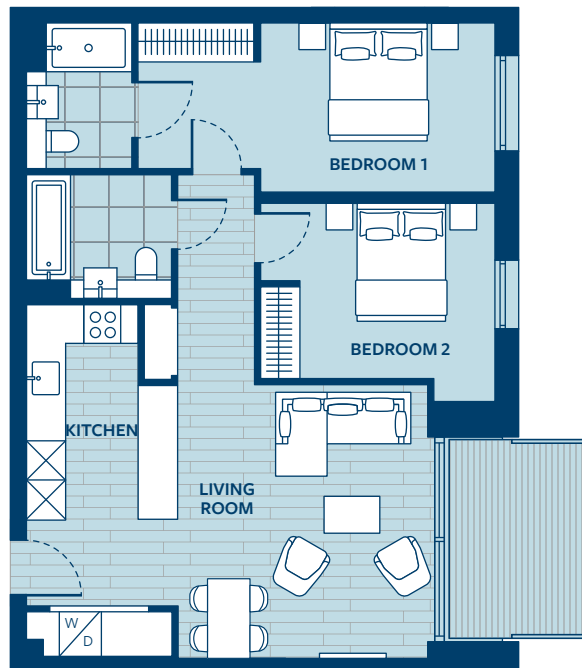

Apartment 26

Floor 2 | 2 Bedroom

Dimensions	76.6 sq m/824.5 sq ft	Locator	Key	
Kitchen	2.52m x 4.98m		W/D	Washer/dryer
Living room	4.00m x 4.49m		⊠	Fridge/freezer/oven within tower
Bedroom 1	5.79m x 2.80m			
Bedroom 2	3.76m x 2.93m			
Balcony	7.2 sq m/77.5 sq ft			

All dimensions have been taken from the longest and widest parts of a room.

Floorplans are not to scale and are indicative only. Location of windows, doors, bathroom fittings, kitchen units and appliances may differ. Dimensions given are approximate and should not be used to order carpets or furniture. Balcony and terrace sizes and locations may differ from those illustrated.