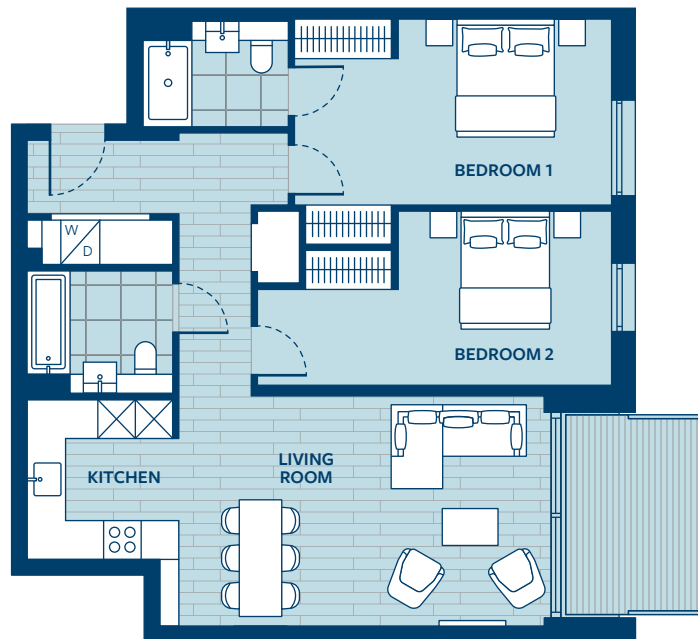

Apartment 27

Floor 2 | 2 Bedroom

Dimensions **86.3 sq m/928.9 sq ft**

| | |
|-------------|---------------------|
| Kitchen | 2.65m x 2.40m |
| Living room | 5.93m x 3.80m |
| Bedroom 1 | 5.13m x 3.01m |
| Bedroom 2 | 5.75m x 2.89m |
| Balcony | 7.7 sq m/82.9 sq ft |

Locator

Key

W/D

Washer/dryer

Fridge/freezer/oven within tower

All dimensions have been taken from the longest and widest parts of a room.

Floorplans are not to scale and are indicative only. Location of windows, doors, bathroom fittings, kitchen units and appliances may differ. Dimensions given are approximate and should not be used to order carpets or furniture. Balcony and terrace sizes and locations may differ from those illustrated.