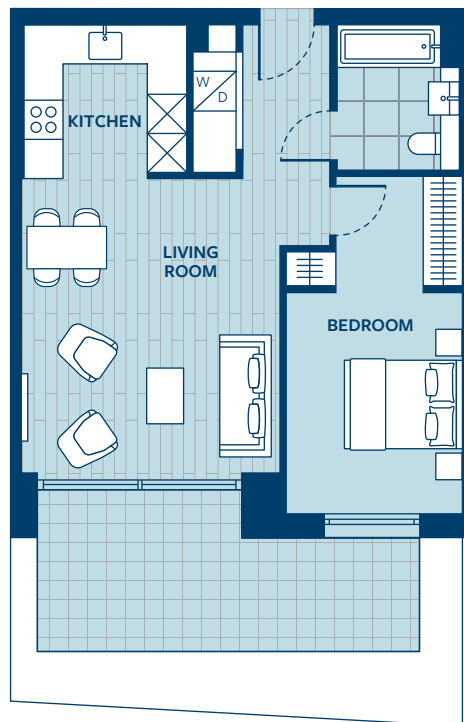

Apartment 03

Ground floor | 1 Bedroom

Dimensions **56.3 sq m/606.0 sq ft**

Kitchen	2.70m x 2.55m
Living room	4.77m x 4.29m
Bedroom	5.47m x 2.91m
Terrace	14.7 sq m/158.2 sq ft

Locator

Key

W/D	Washer/dryer
⊠	Fridge/freezer/oven within tower

All dimensions have been taken from the longest and widest parts of a room.

Floorplans are not to scale and are indicative only. Location of windows, doors, bathroom fittings, kitchen units and appliances may differ. Dimensions given are approximate and should not be used to order carpets or furniture. Balcony and terrace sizes and locations may differ from those illustrated.