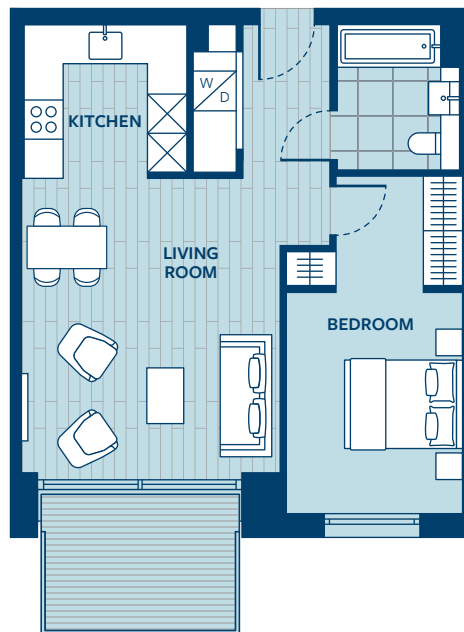

Apartment 30

Floor 3 | 1 Bedroom

Dimensions **56.3 sq m/606.0 sq ft**

Kitchen	2.70m x 2.55m
Living room	4.77m x 4.29m
Bedroom	5.47m x 2.91m
Balcony	7.2 sq m/ 77.5 sq ft

Locator

Key

W/D	Washer/dryer
⊠	Fridge/freezer/oven within tower

All dimensions have been taken from the longest and widest parts of a room.

Floorplans are not to scale and are indicative only. Location of windows, doors, bathroom fittings, kitchen units and appliances may differ. Dimensions given are approximate and should not be used to order carpets or furniture. Balcony and terrace sizes and locations may differ from those illustrated.