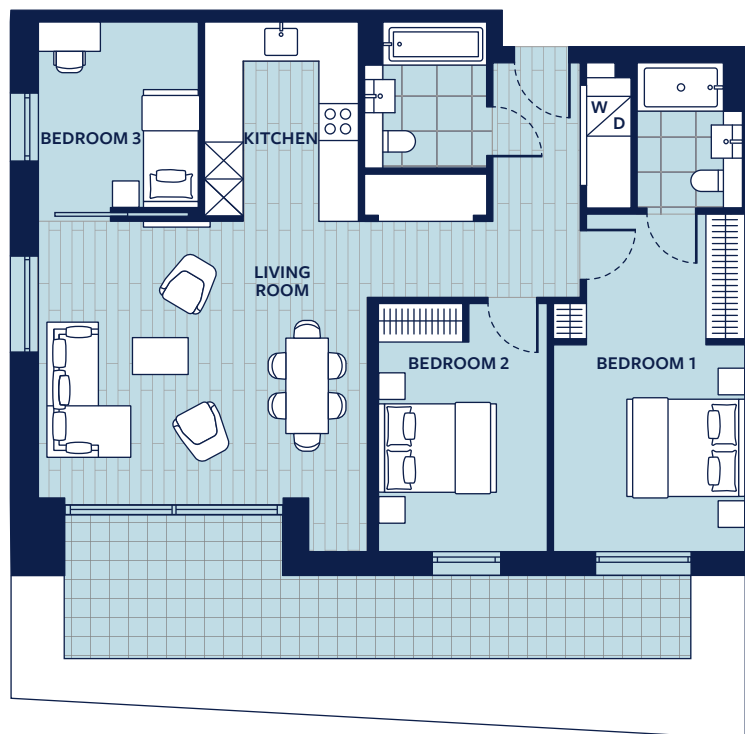

## Apartment 04

Ground floor | 3 Bedroom

### Dimensions 95.0 sq m/1,022.6 sq ft

Room	Dimensions
Kitchen	3.30m x 2.55m
Living room	5.37m x 4.40m
Bedroom 1	5.48m x 3.12m
Bedroom 2	4.00m x 2.85m
Bedroom 3	3.00m x 2.57m
Terrace	18 sq m/193.8 sq ft

### Locator

### Key

W/D	Washer/dryer
☒	Fridge/freezer/oven within tower

All dimensions have been taken from the longest and widest parts of a room.

Floorplans are not to scale and are indicative only. Location of windows, doors, bathroom fittings, kitchen units and appliances may differ. Dimensions given are approximate and should not be used to order carpets or furniture. Balcony and terrace sizes and locations may differ from those illustrated.