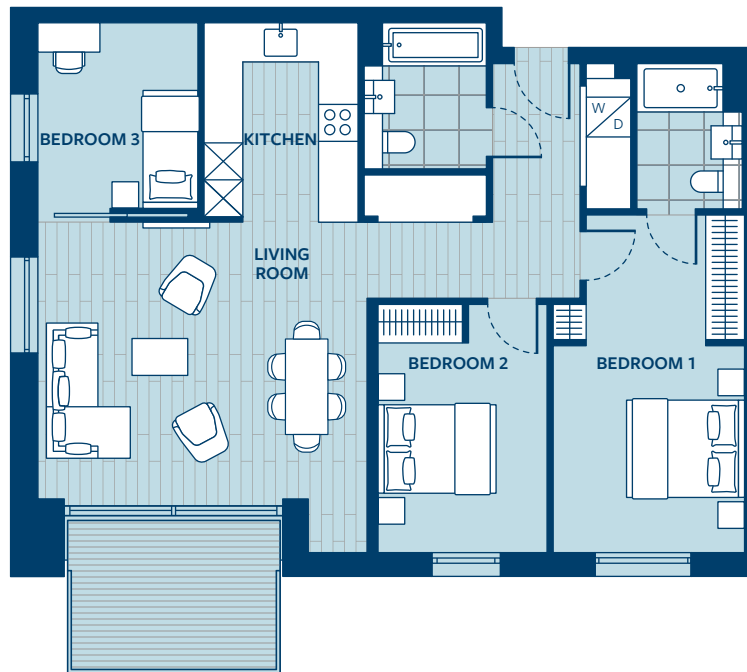

Apartment 41

Floor 4 | 3 Bedroom

Dimensions 95.2 sq m/1,024.7 sq ft

Kitchen	3.30m x 2.55m
Living room	5.37m x 4.40m
Bedroom 1	5.48m x 3.12m
Bedroom 2	4.00m x 2.85m
Bedroom 3	3.00m x 2.57m
Balcony	8.5 sq m/91.5 sq ft

Locator

Key

W/D	Washer/dryer
⊠	Fridge/freezer/oven within tower

All dimensions have been taken from the longest and widest parts of a room.

Floorplans are not to scale and are indicative only. Location of windows, doors, bathroom fittings, kitchen units and appliances may differ. Dimensions given are approximate and should not be used to order carpets or furniture. Balcony and terrace sizes and locations may differ from those illustrated.