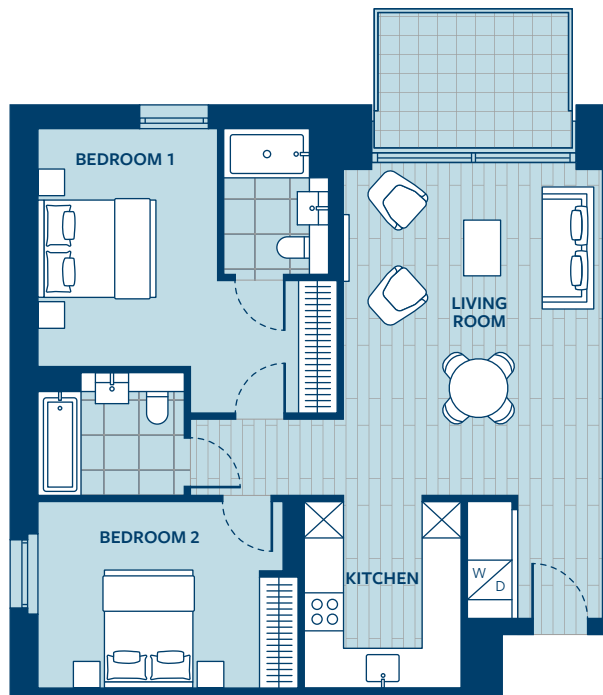

Apartment 05

Ground floor | 2 Bedroom

Dimensions 80.8 sq m/869.7 sq ft

Room	Dimensions
Kitchen	3.19m x 2.61m
Living room	5.28m x 4.28m
Bedroom 1	3.80m x 2.96m
Bedroom 2	4.30m x 3.10m
Terrace	7.2 sq m/77.5 sq ft

All dimensions have been taken from the longest and widest parts of a room.

Locator

Key

W/D	Washer/dryer
⊠	Fridge/freezer/oven within tower

Floorplans are not to scale and are indicative only. Location of windows, doors, bathroom fittings, kitchen units and appliances may differ. Dimensions given are approximate and should not be used to order carpets or furniture. Balcony and terrace sizes and locations may differ from those illustrated.