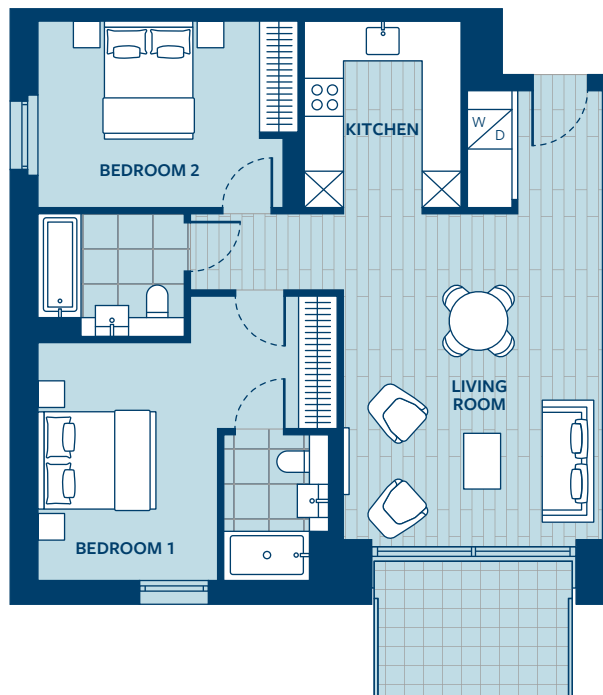

Apartment 57

Ground floor | 2 Bedroom

Dimensions 80.8 sq m/869.7 sq ft

Room	Dimensions
Kitchen	3.19m x 2.61m
Living room	5.28m x 4.28m
Bedroom 1	3.80m x 2.96m
Bedroom 2	4.30m x 3.10m
Terrace	7.2 sq m/77.5 sq ft

All dimensions have been taken from the longest and widest parts of a room.

Locator

Key

W/D	Washer/dryer
⊗	Fridge/freezer/oven within tower

Floorplans are not to scale and are indicative only. Location of windows, doors, bathroom fittings, kitchen units and appliances may differ. Dimensions given are approximate and should not be used to order carpets or furniture. Balcony and terrace sizes and locations may differ from those illustrated.