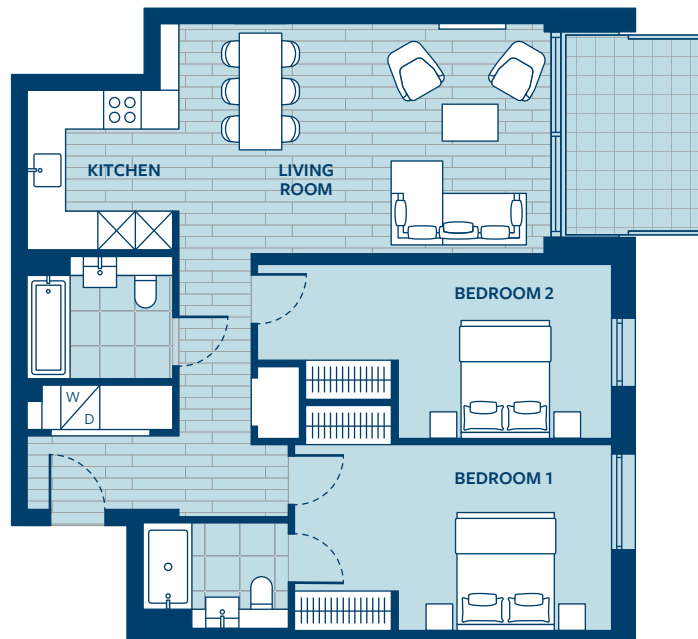

## Apartment 62

Ground floor | 2 Bedroom

Dimensions	86.1 sq m/926.8 sq ft	Locator	Key
Kitchen	2.65m x 2.40m		W/D
Living room	5.93m x 3.80m		☒
Bedroom 1	5.13m x 3.01m		Washer/dryer
Bedroom 2	5.75m x 2.89m		Fridge/freezer/oven within tower
Terrace	7.2 sq m/77.5 sq ft		

All dimensions have been taken from the longest and widest parts of a room.

Floorplans are not to scale and are indicative only. Location of windows, doors, bathroom fittings, kitchen units and appliances may differ. Dimensions given are approximate and should not be used to order carpets or furniture. Balcony and terrace sizes and locations may differ from those illustrated.