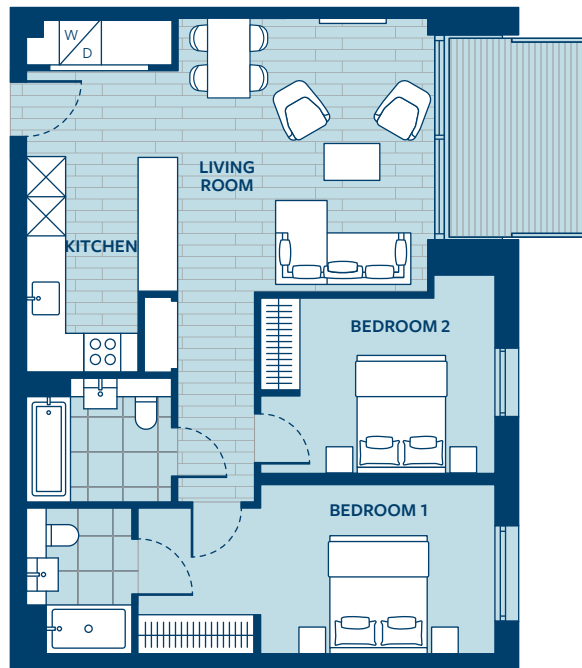

## Apartment 75

Floor 2 | 2 Bedroom

### Dimensions **76.6 sq m/824.5 sq ft**

Kitchen	2.52m x 4.98m
Living room	4.00m x 4.49m
Bedroom 1	5.79m x 2.80m
Bedroom 2	3.76m x 2.93m
Balcony	7.2 sq m/77.5 sq ft

### Key

W/D	Washer/dryer
⊠	Fridge/freezer/oven within tower

All dimensions have been taken from the longest and widest parts of a room.

Floorplans are not to scale and are indicative only. Location of windows, doors, bathroom fittings, kitchen units and appliances may differ. Dimensions given are approximate and should not be used to order carpets or furniture. Balcony and terrace sizes and locations may differ from those illustrated.