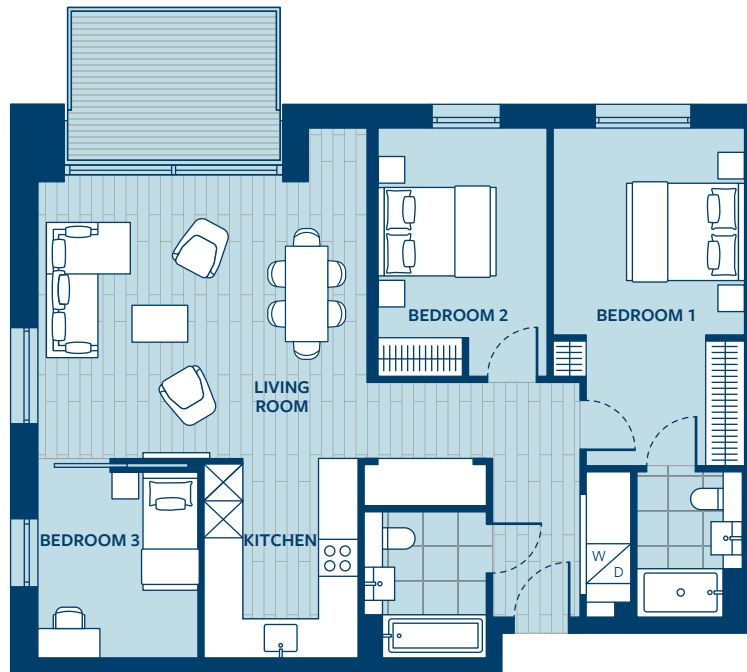

Apartment 80

Floor 2 | 3 Bedroom

Dimensions 95.2 sq m/1,024.7 sq ft

Kitchen	3.30m x 2.55m
Living room	5.37m x 4.40m
Bedroom 1	5.48m x 3.12m
Bedroom 2	4.00m x 2.85m
Bedroom 3	3.00m x 2.57m
Balcony	8.5 sq m/91.5 sq ft

Locator

Key

W/D	Washer/dryer
☒	Fridge/freezer/oven within tower

All dimensions have been taken from the longest and widest parts of a room.

Floorplans are not to scale and are indicative only. Location of windows, doors, bathroom fittings, kitchen units and appliances may differ. Dimensions given are approximate and should not be used to order carpets or furniture. Balcony and terrace sizes and locations may differ from those illustrated.