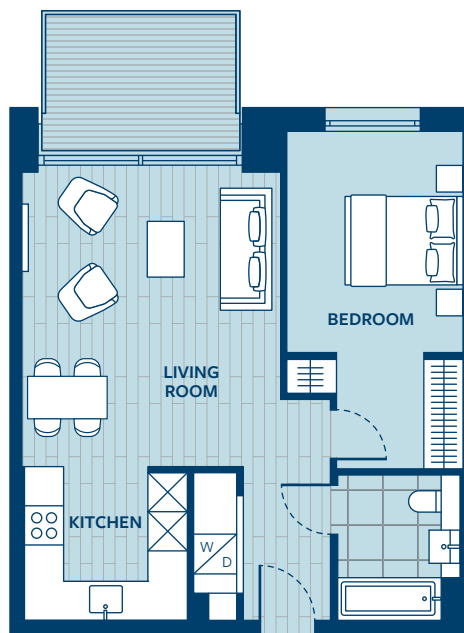

Apartment 81

Floor 2 | 1 Bedroom

Dimensions **56.3 sq m/606.0 sq ft**

Kitchen	2.70m x 2.55m
Living room	4.77m x 4.29m
Bedroom	5.47m x 2.91m
Balcony	7.2 sq m/ 77.5 sq ft

Locator

Key

W/D	Washer/dryer
⊠	Fridge/freezer/oven within tower

All dimensions have been taken from the longest and widest parts of a room.

Floorplans are not to scale and are indicative only. Location of windows, doors, bathroom fittings, kitchen units and appliances may differ. Dimensions given are approximate and should not be used to order carpets or furniture. Balcony and terrace sizes and locations may differ from those illustrated.