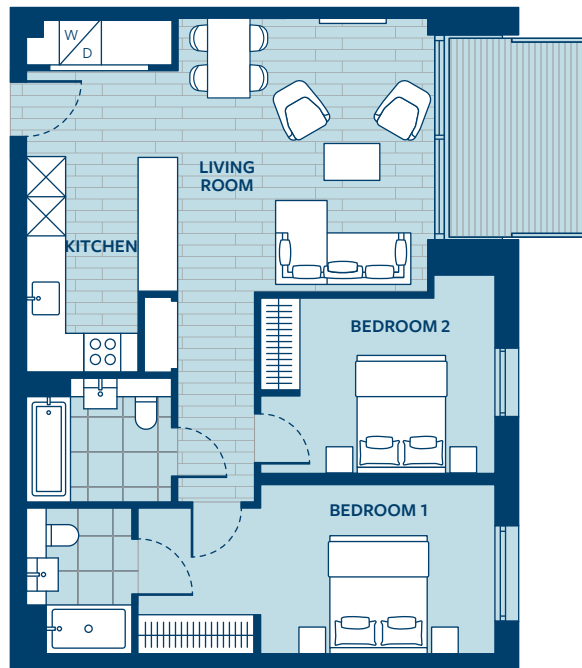

Apartment 85

Floor 3 | 2 Bedroom

Dimensions 76.6 sq m/824.5 sq ft

Room	Dimensions
Kitchen	2.52m x 4.98m
Living room	4.00m x 4.49m
Bedroom 1	5.79m x 2.80m
Bedroom 2	3.76m x 2.93m
Balcony	7.2 sq m/77.5 sq ft

Locator

Key

W/D	Washer/dryer
⊠	Fridge/freezer/oven within tower

All dimensions have been taken from the longest and widest parts of a room.

Floorplans are not to scale and are indicative only. Location of windows, doors, bathroom fittings, kitchen units and appliances may differ. Dimensions given are approximate and should not be used to order carpets or furniture. Balcony and terrace sizes and locations may differ from those illustrated.